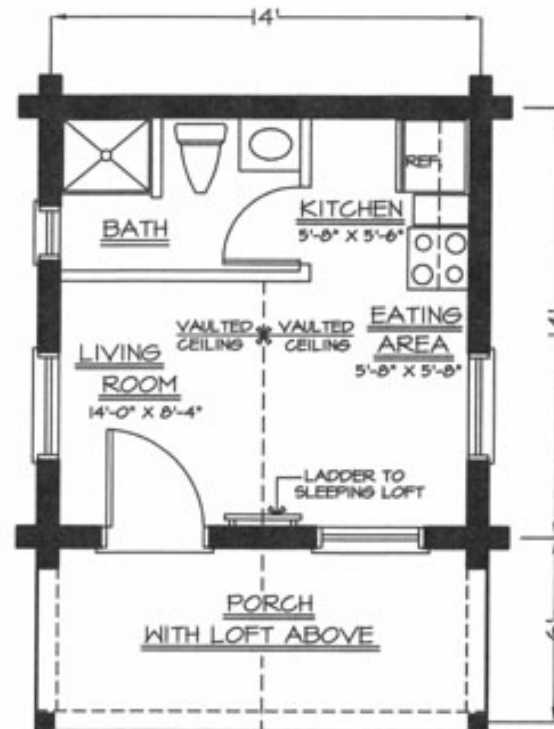

Price **\$ 11,037.00**

This brochure is for appearance only.
Please consult blueprints for actual layout.

PATRIOT

601

PATRIOT

LOFT PLAN

FLOOR PLAN

SQUARE FOOTAGE	
FLOOR AREA	196'
PORCH	84'
SLEEPING LOFT *	84'
* INCLUDES SLOPING CEILING	