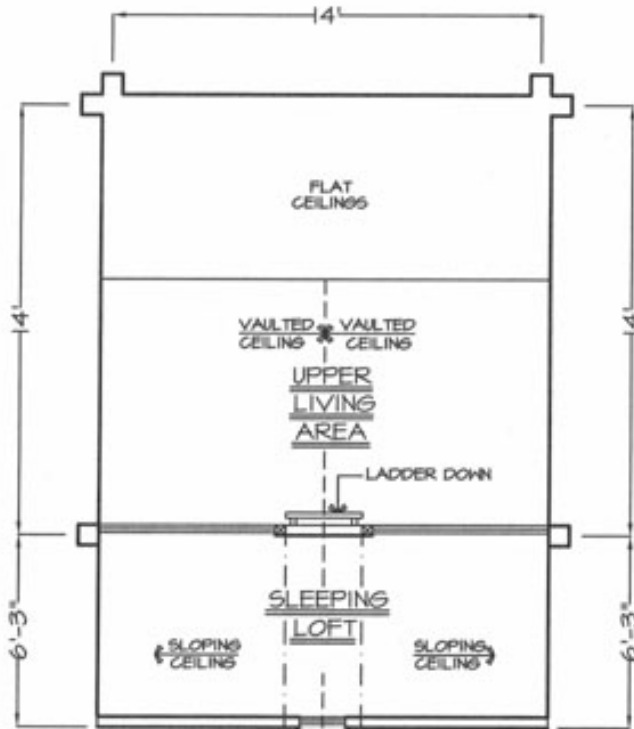

Price **\$ 11,037.00**

This brochure is for appearance only.
Please consult blueprints for actual layout.

PATRIOT

601

PATRIOT

LOFT PLAN

FLOOR PLAN

SQUARE FOOTAGE	
FLOOR AREA	196'
PORCH	84'
SLEEPING LOFT *	84'
* INCLUDES SLOPING CEILING	