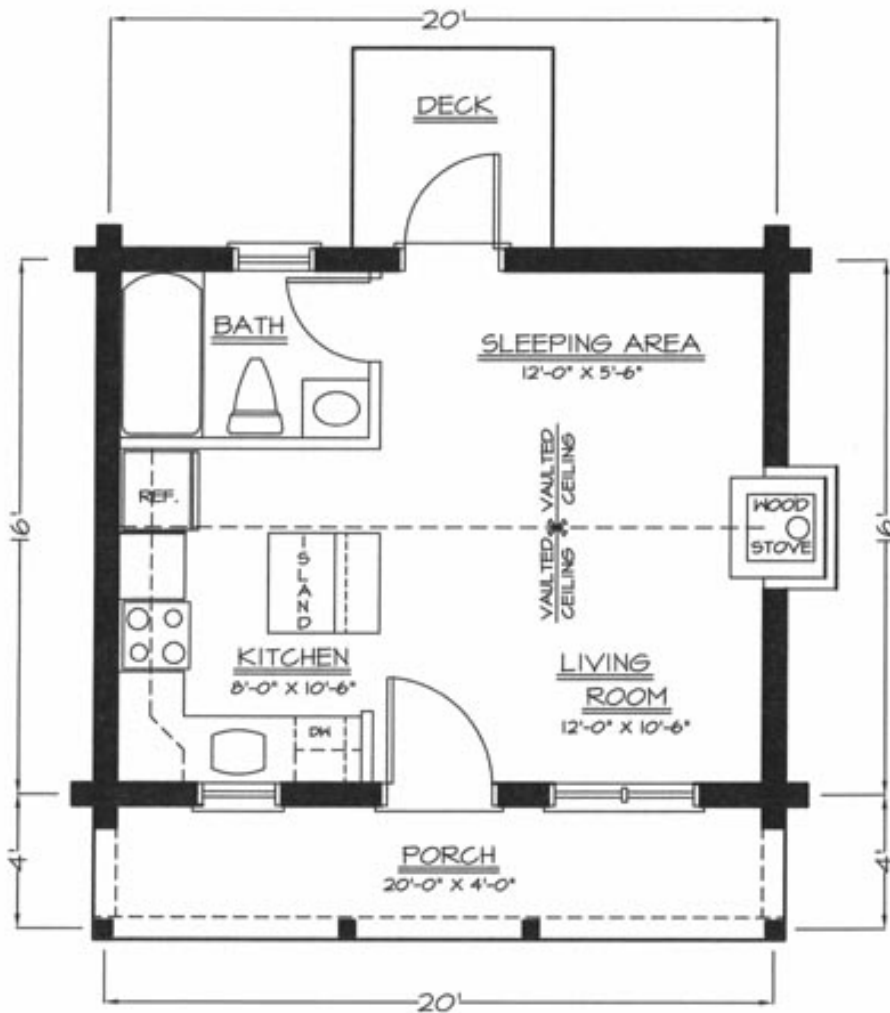

Price **\$ 12,785.00**

This brochure is for appearance only.  
Please consult blueprints for actual layout.

# LIBERTY

604

# LIBERTY

SQUARE FOOTAGE	
FLOOR AREA	320'
PORCH	80'

## FLOOR PLAN