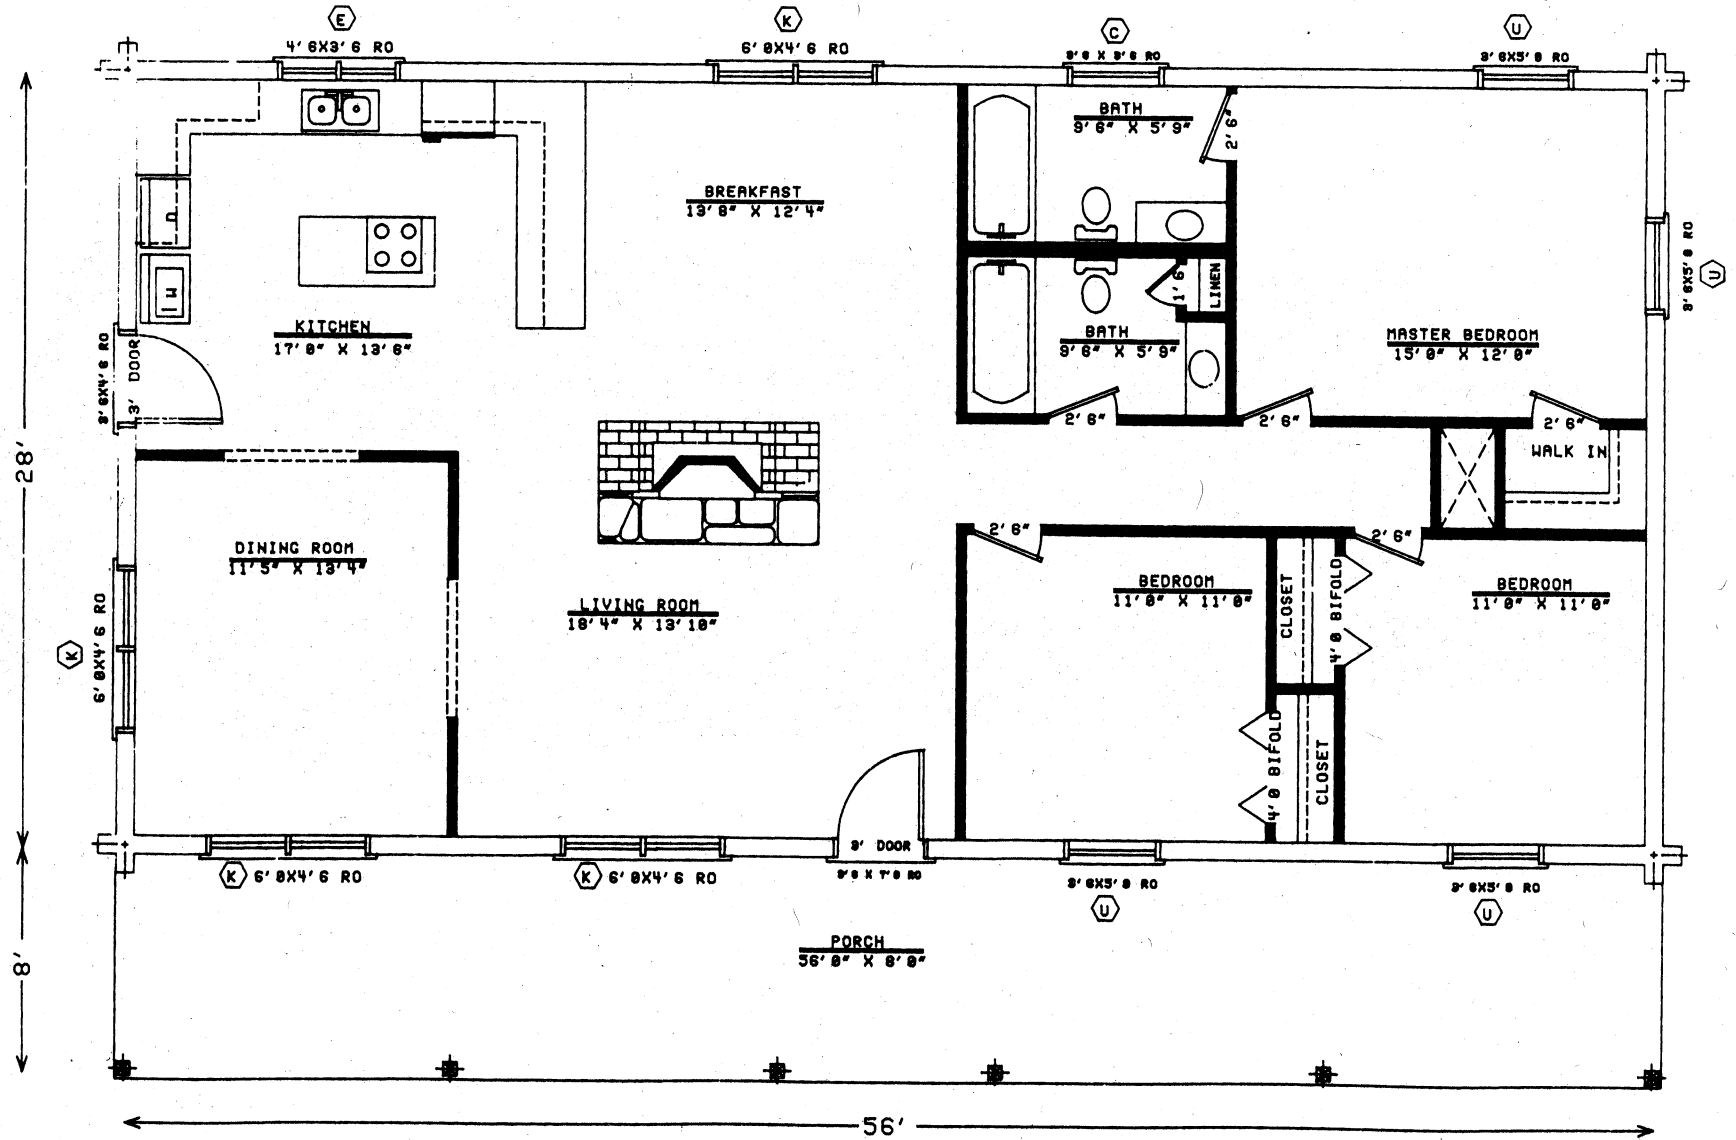

This brochure is for appearance only.
Please consult blueprints for actual layout.

THE ST. LOUIS

402

SQUARE FOOTAGE

Floor area 1568

Porch area 448

YOUR AMERICAN LOG HOMES DEALER IN THIS AREA IS